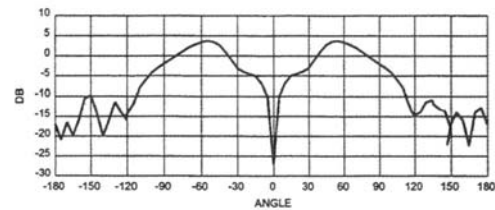

Elevation Pattern

Ordering Information

Model Part No.	Description
ANT-IR-8619	Digital Cellular Manhole Lid Antenna
ANT-IR-860	Analog Cellular Manhole Lid Antenna
ANT-IR-902	ISM Spread Spectrum Manhole Lid Antenna
ANT-IR-2400	Bluetooth, WiFi, ZigBee Manhole Lid Antenna