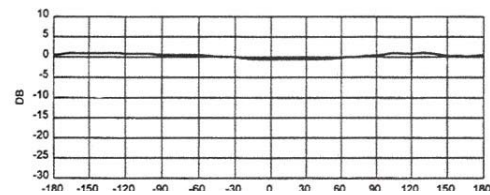

Dimensions

- Height: 3" (~8 cm)
- Width: 7" (~18 cm)
- Length: 5" (~13 cm)

Specifications subject to change without notice.

1. *ANT-IR-8619 Digital Cellular 824-896 MHz and 1850-1990 MHz dual-band comes with 20 feet of LMR195 cable.*
   ANT-IR-860 Analog Cellular 800 MHz comes with 12 feet of LMR195 cable.
   ANT-IR-902 ISM Spread Spectrum 902-928 MHz comes with 12 feet of LMR195 cable.
   ANT-IR-2400 Bluetooth, Wifi, ZigBee 2.4 GHz ISM comes with 12 feet of LMR195 cable.

Azimuth Pattern